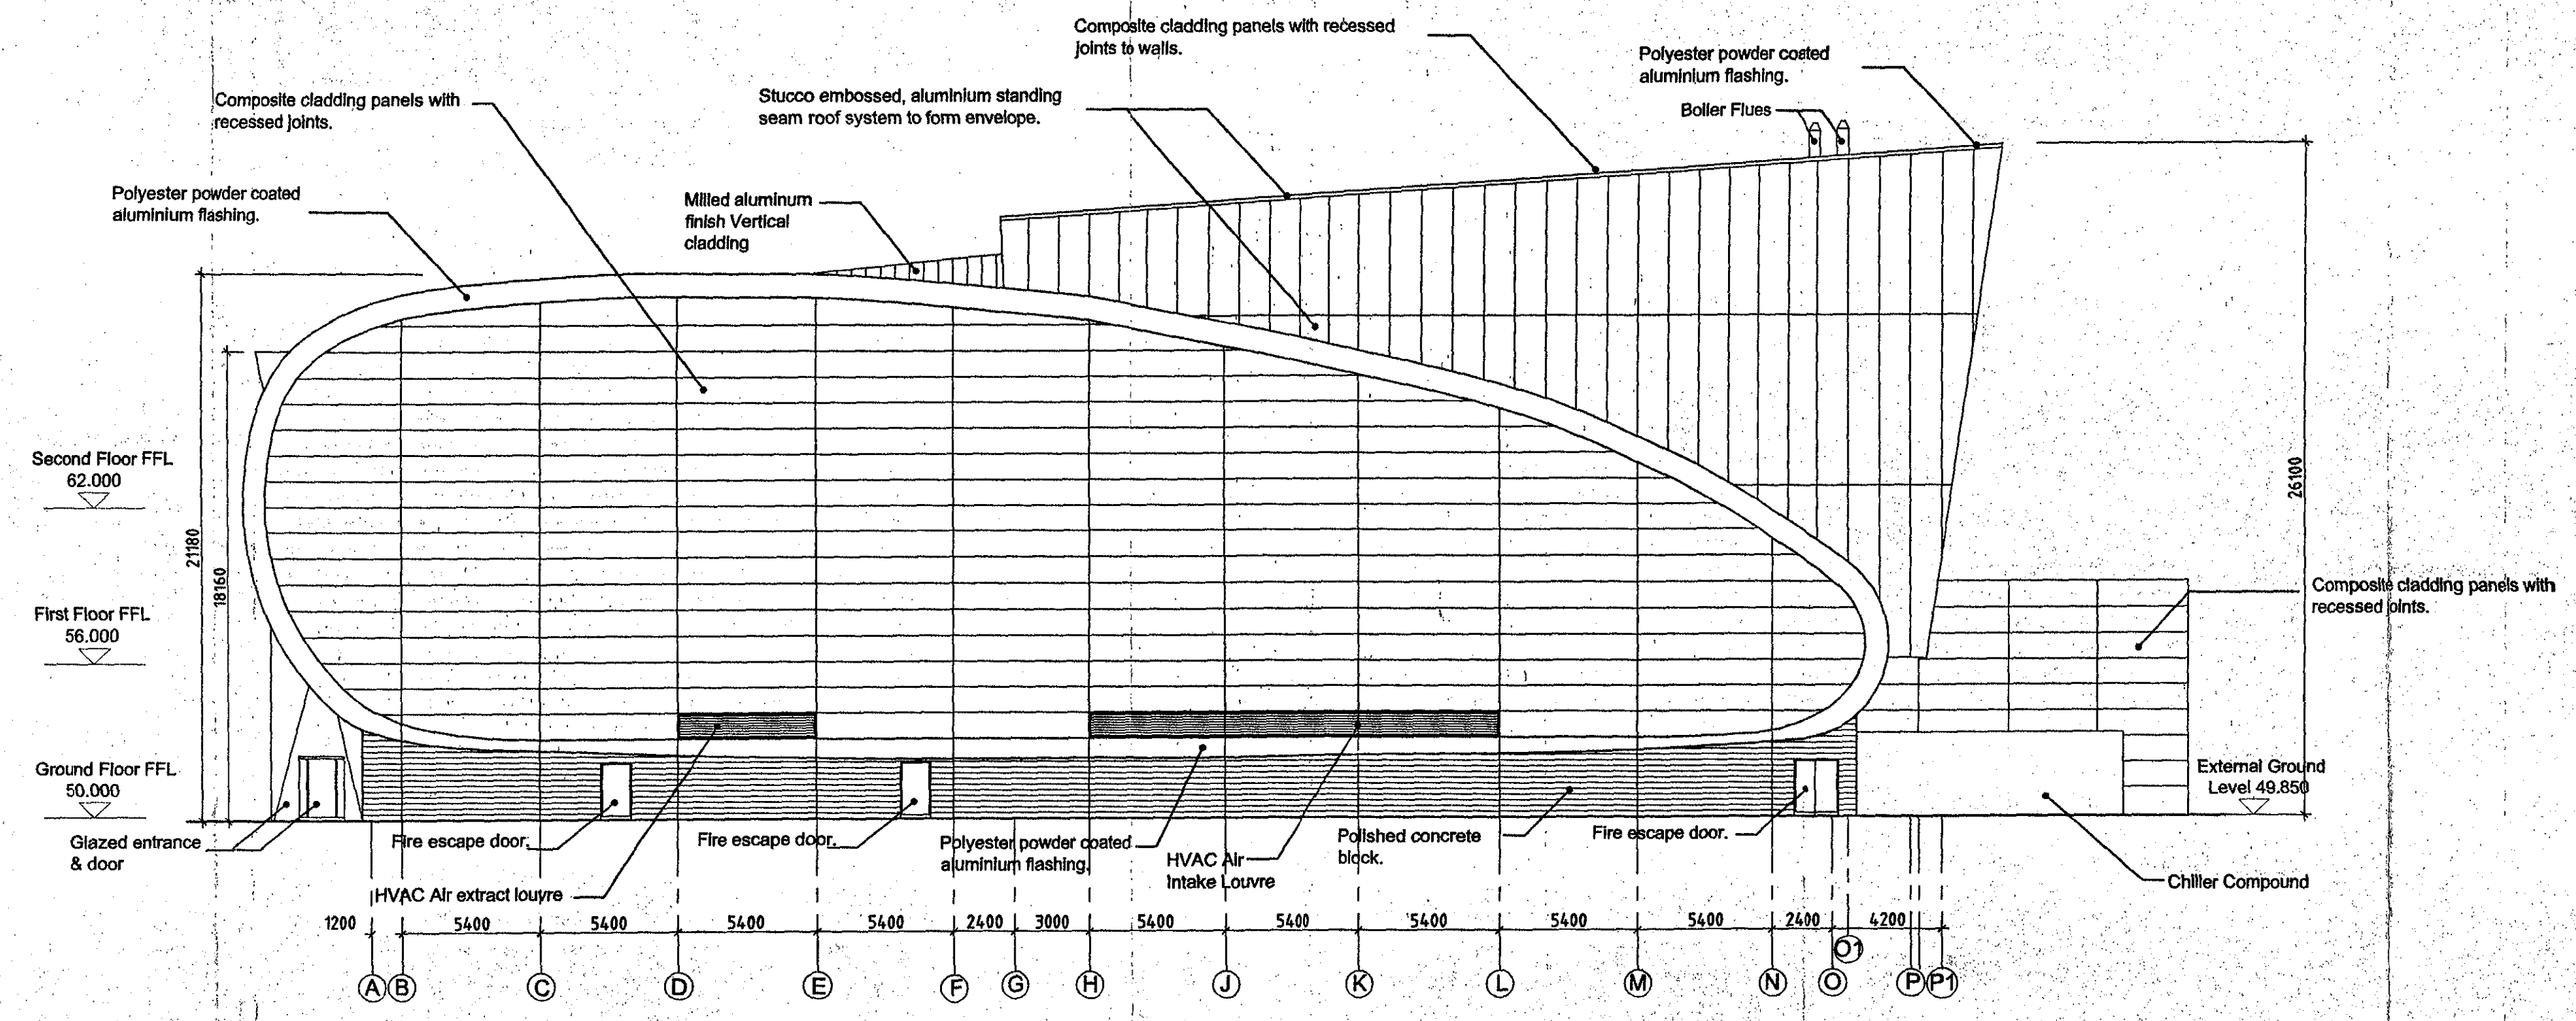

05/02003

NORTH ELEVATION

SOUTH ELEVATION

AWE Drawing Number:

m+w zander
 total facility solutions
 M+W Zander FE UK Ltd
 Bentley House, Moorfield Road
 Clapham, SW15 1JF
 Website: www.mw-zander.com
 Telephone +44 (0) 1240 455100
 Fax +44 (0) 1240 857995

Project
ORION PROJECT ALDERMASTON

Drawing
 North & South Elevations

Project No.	Discipline	Drawing No.	Revision
	arch	P/0011	A

Des/Eng	Date	Scale	Approved	Date
MWZ	08/05	1:200	GH	16/9/05