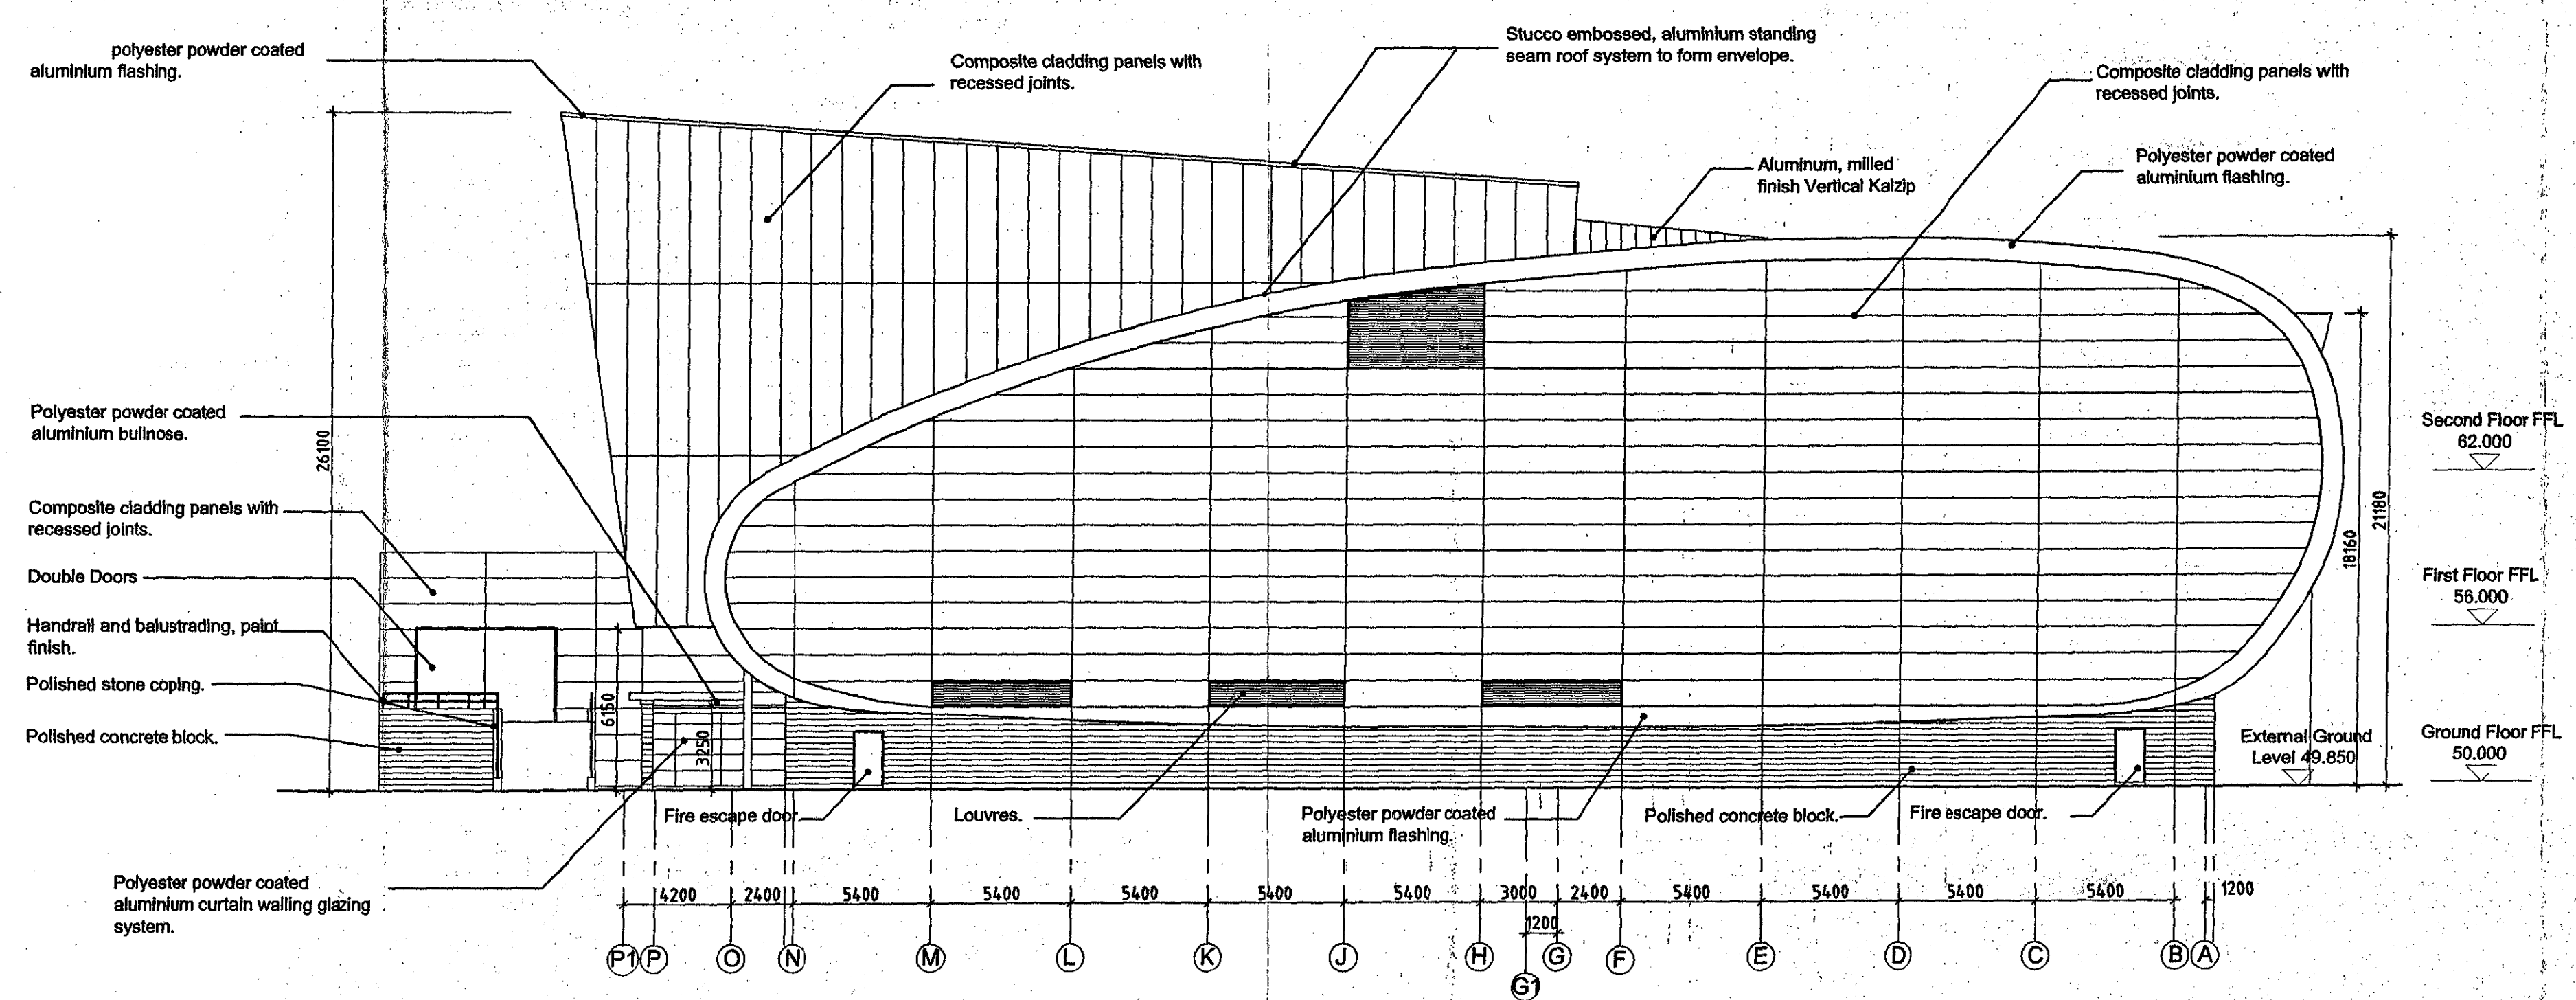

05/02003

NORTH ELEVATION

SOUTH ELEVATION

AWE Drawing Number:

m+w zander
 total facility solutions
 M+W Zander FE UK Ltd
 Bentley House, Moorfield Road
 Clapham, SW15 1JF
 Website: www.mw-zander.com
 Telephone +44 (0) 1240 455100
 Fax +44 (0) 1240 857995

Project
ORION PROJECT ALDERMASTON

Drawing
 North & South Elevations

Project No.	Discipline	Drawing No.	Revision
	arch	P/0011	A

Des/Eng	Date	Scale	Approved	Date
MWZ	08/05	1:200	GH	16/9/05