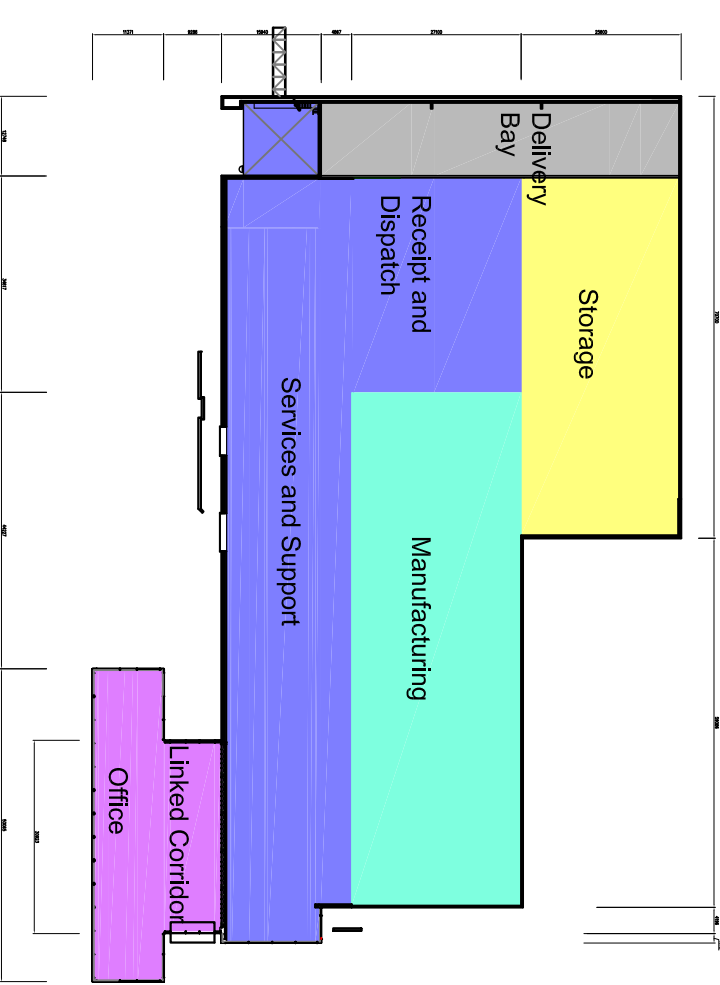

Ground Floor Plan

First Floor Plan

Sales 55 and 58 Cherry Orchard East Kembley Park Sairdron SN2 8UQ
 T: 01793 818100 F: 01793 818101 E: rpsn@rpsgroup.com W: www.rpsgroup.com

Client: AWE
 Project: Pegasus
 Title: Floor Plans

Date: 07July09 Scale: as shown Original Paper Size: A3
 Drawn: GP Checked: SB/ PK Job Ref: JWR.1136

Figure 8

www.rpsgroup.com