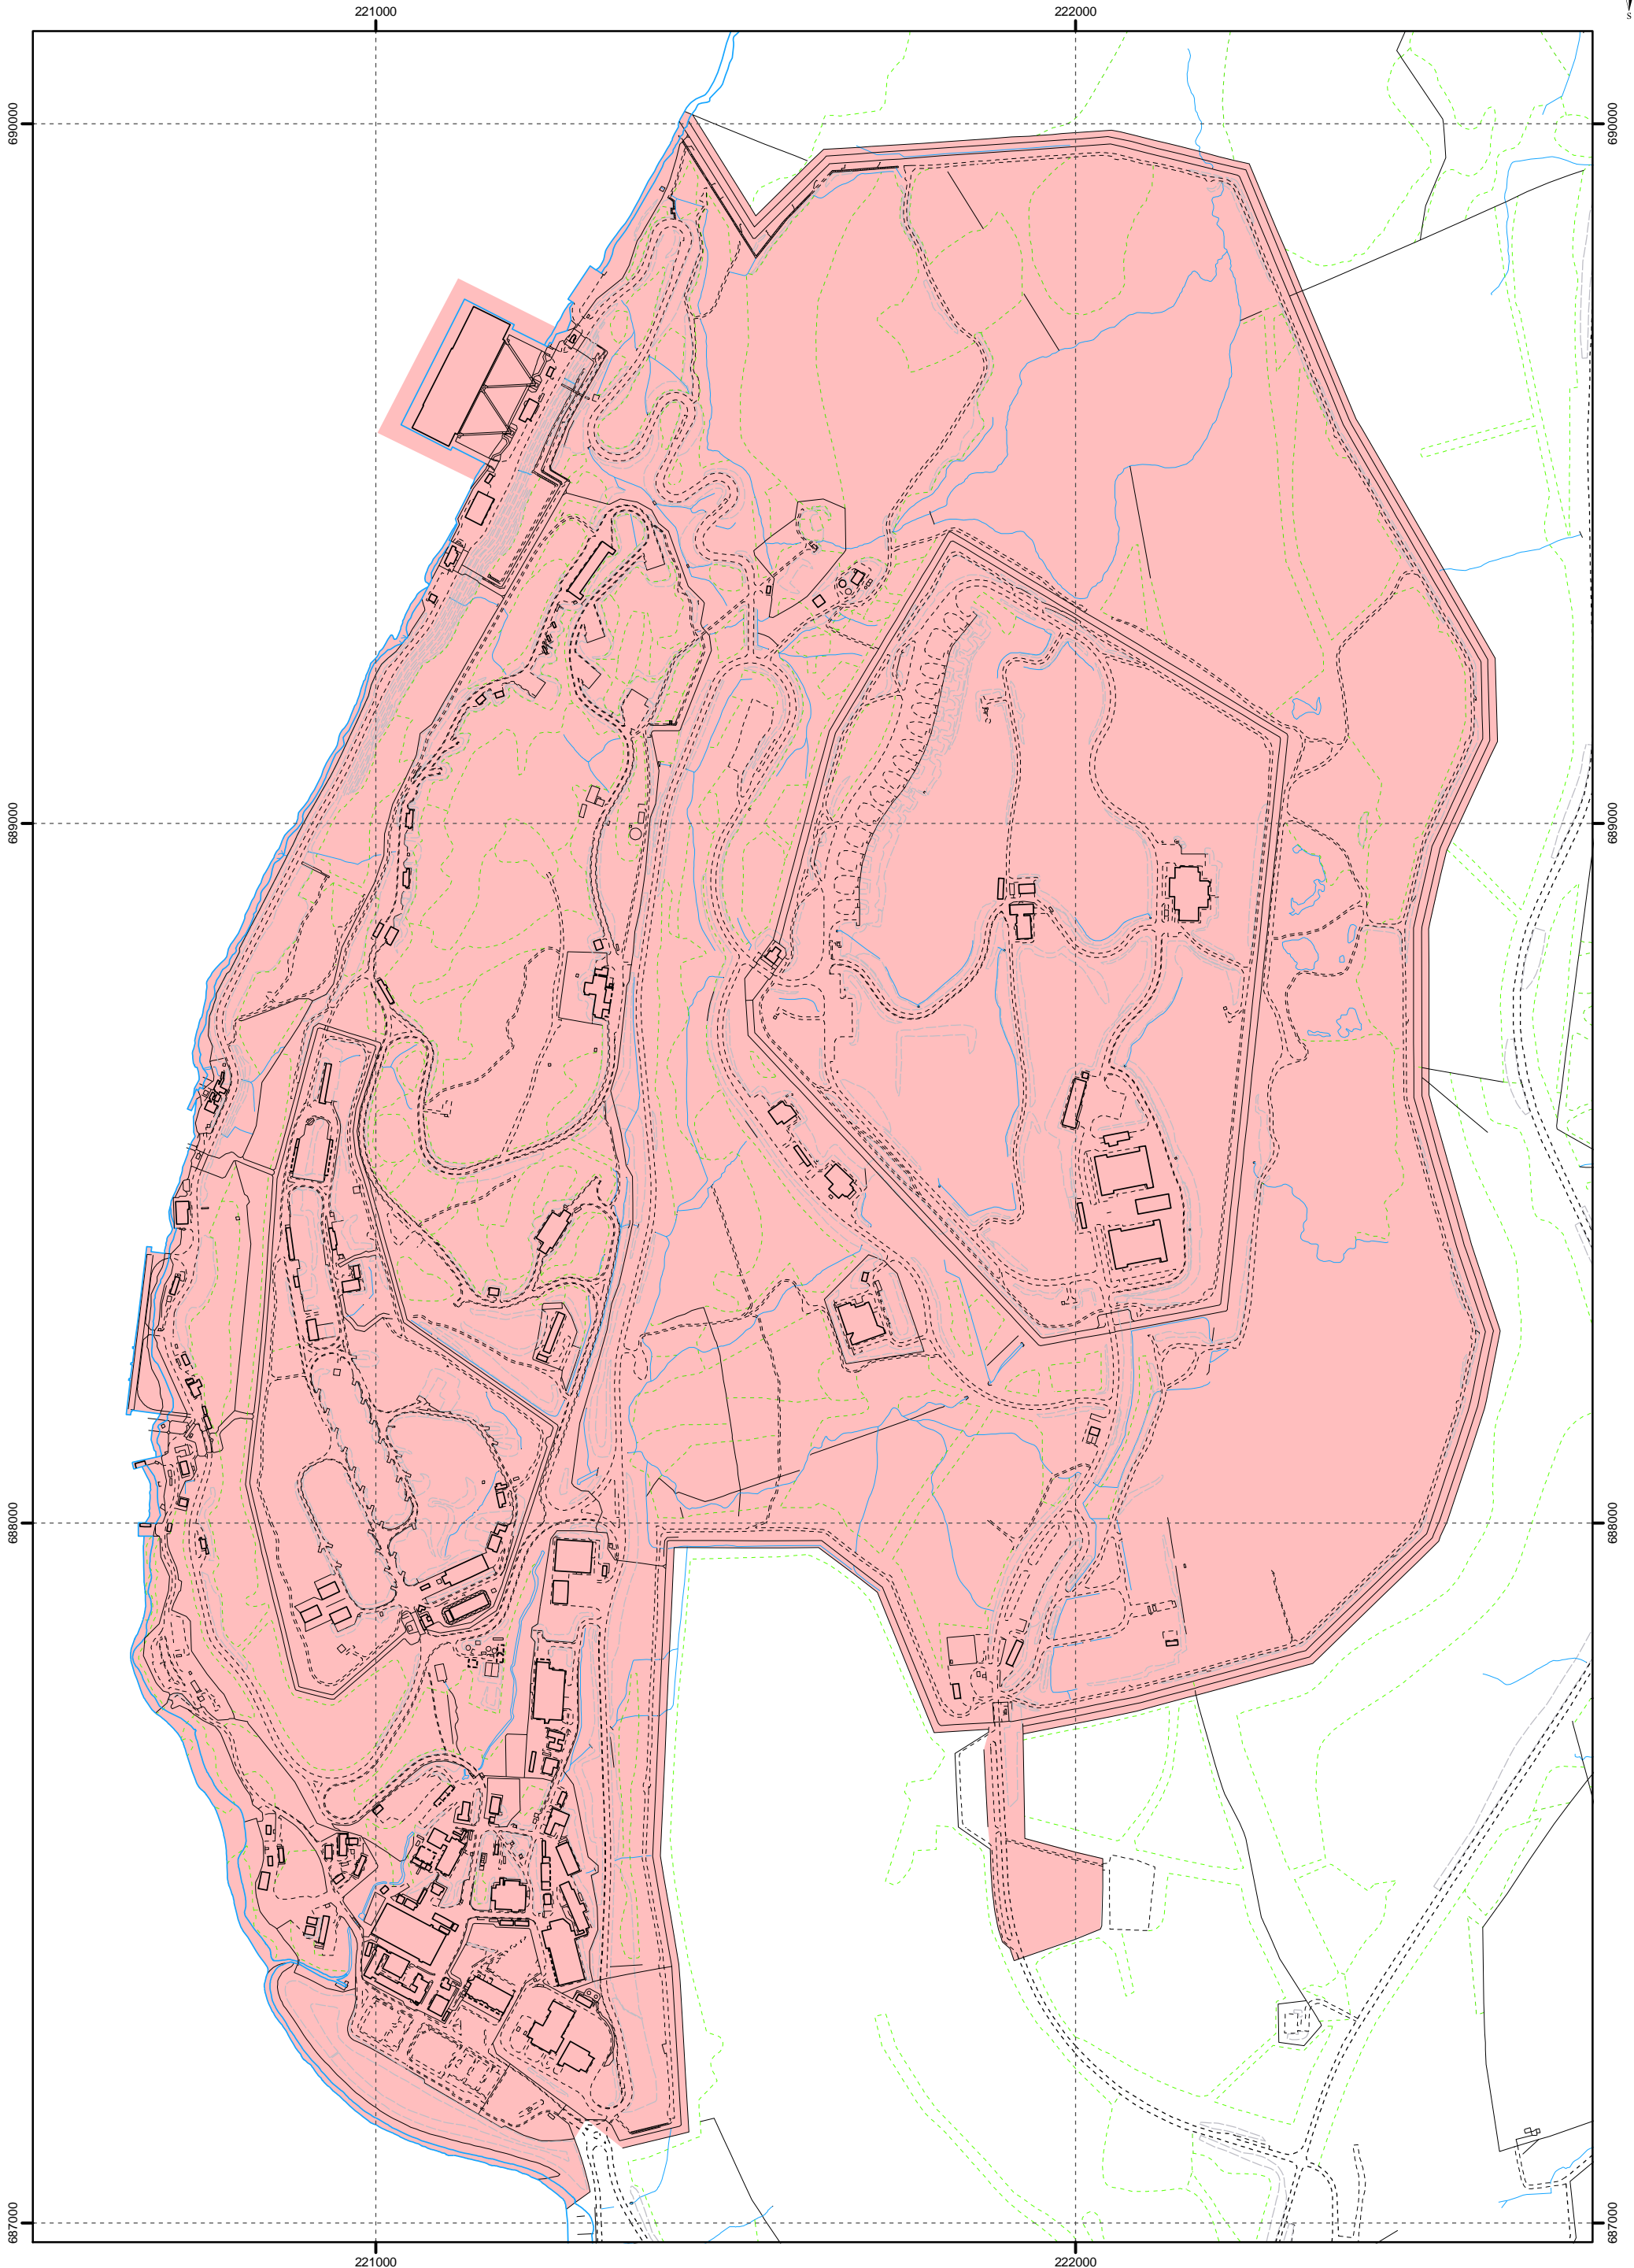

# Coulport SOCAP Protected Area

UNCLASSIFIED

This map is reproduced from Ordnance Survey material with the permission of Ordnance Survey on behalf of the Controller of H.M. Stationery Office © Crown Copyright. Unauthorised reproduction infringes Crown copyright and may lead to prosecution or civil proceedings. Defence Estates, Lic. No. 10003250, 2005 © Crown copyright. All rights reserved Defence Estates.

0 125 250 500 750 1,000 Meters