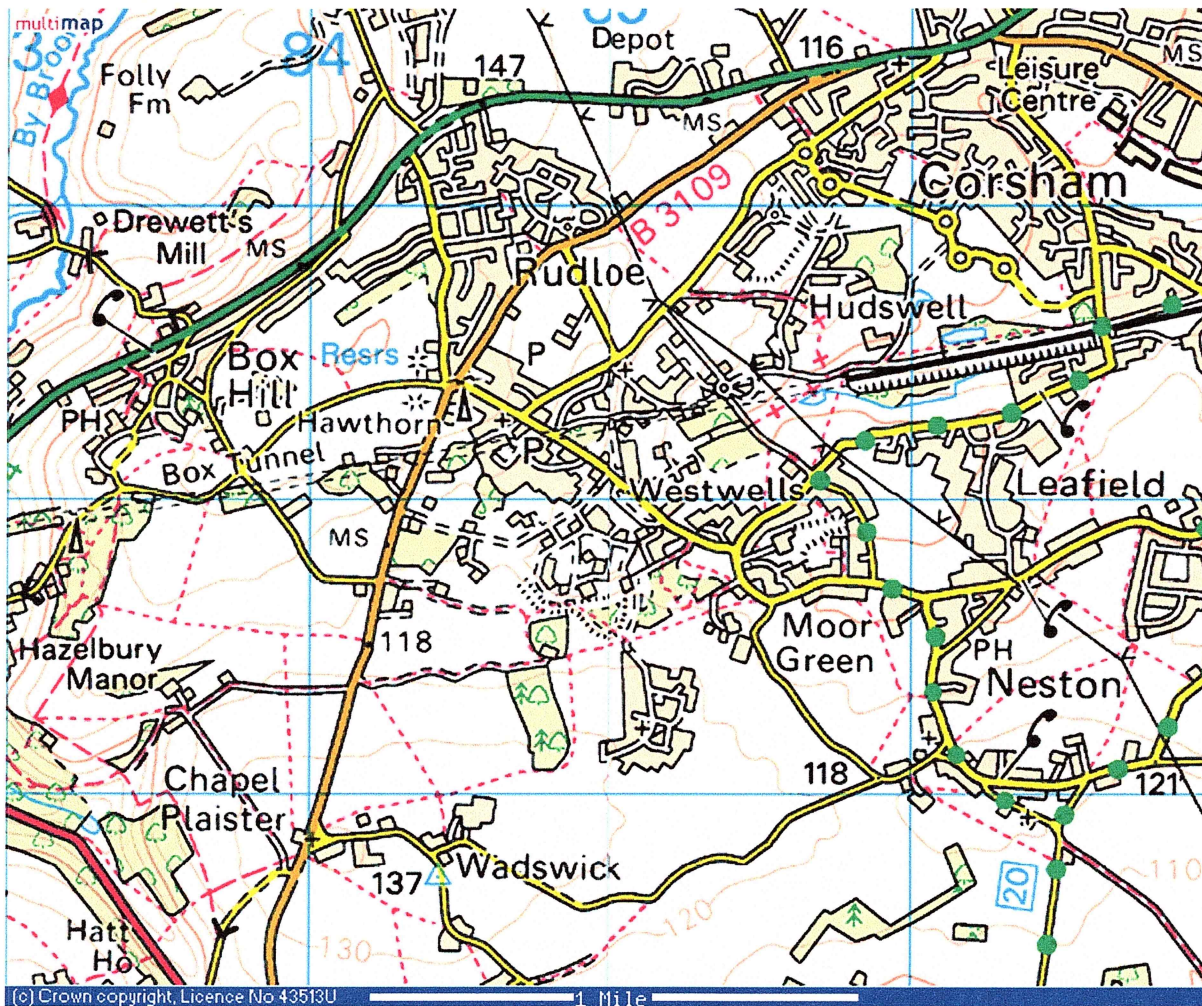

→ = tunnel entrance

**MAGIC**

Multimap.com is the European leader in online mapping services.

We hope that you find Multimap's mapping services helpful and easy to use. Please note, however, that the maps should be used as a guide only. In particular, the red circle may indicate the centre of the area covered by the postcode selected, rather than the precise location of an address. Multimap.com and its suppliers assume no responsibility for any loss or delay resulting from use of our services. If you do find an error or omission, please let us know; we try to provide the best service possible. Please also note that Multimap grants you permission to make up to 10 copies of our maps for personal use only; if you require more copies, please write to info@multimap.com with your request.