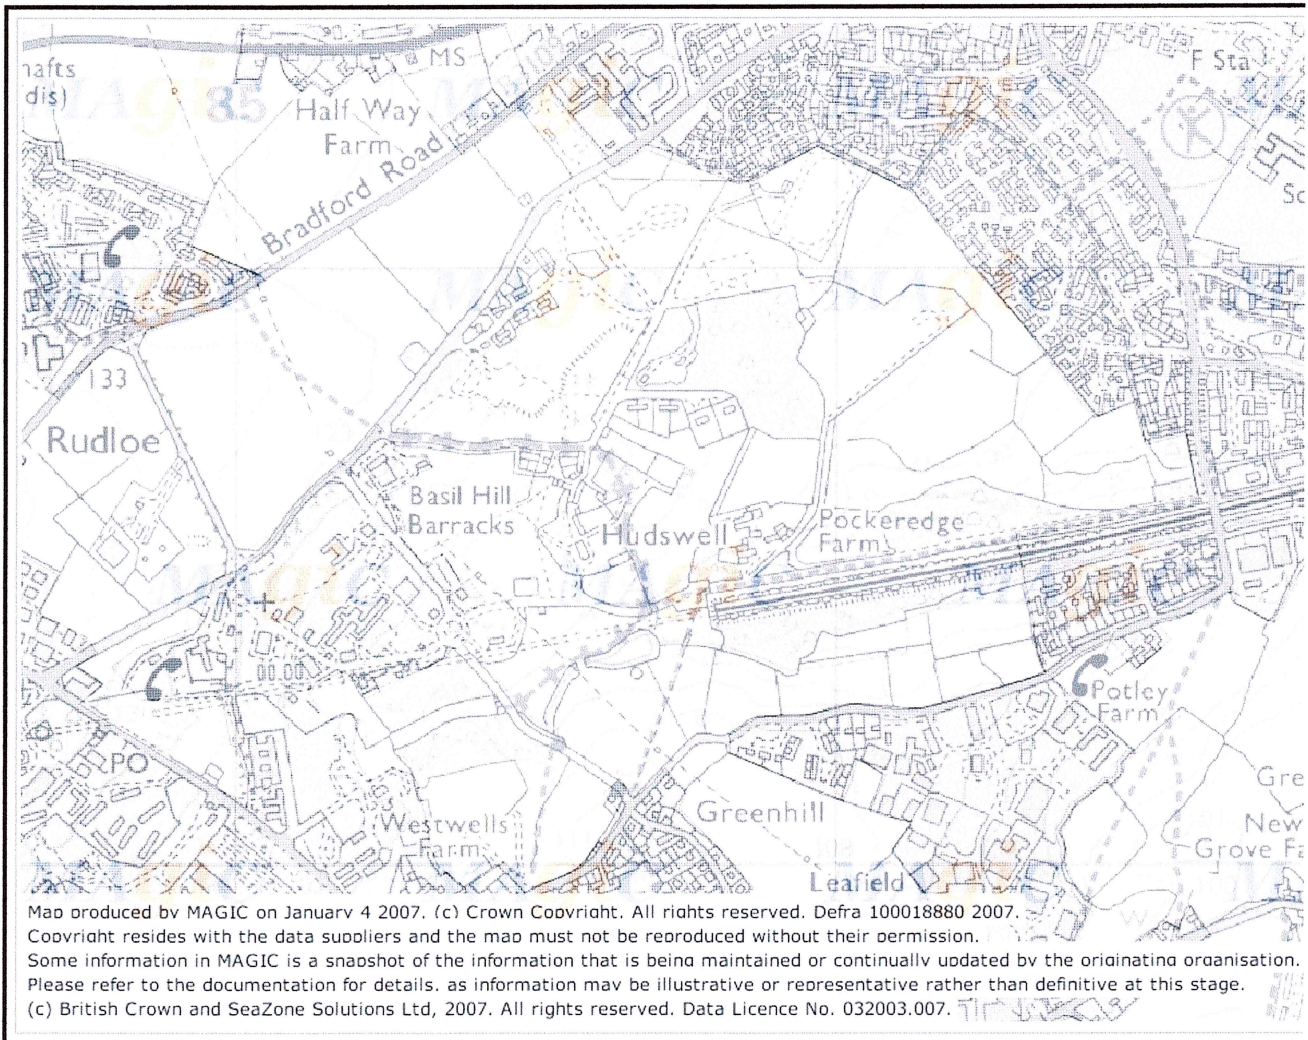

→ = tunnel entrance

**MAGIC**

Multimap.com is the European leader in online mapping services.

We hope that you find Multimap's mapping services helpful and easy to use. Please note, however, that the maps should be used as a guide only. In particular, the red circle may indicate the centre of the area covered by the postcode selected, rather than the precise location of an address. Multimap.com and its suppliers assume no responsibility for any loss or delay resulting from use of our services. If you do find an error or omission, please let us know; we try to provide the best service possible. Please also note that Multimap grants you permission to make up to 10 copies of our maps for personal use only; if you require more copies, please write to info@multimap.com with your request.