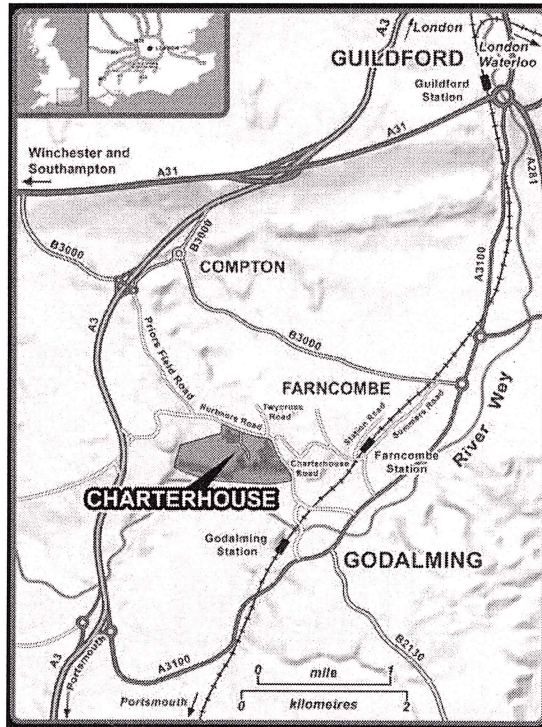

Map to Charterhouse  
Map of Charterhouse Campus

By Car

From M25 (~18 miles)

- Leave the M25 at Junction 10 (A3 to Guildford).
- Follow the A3 past Guildford until you reach the Godalming (B3000) exit.
- At the roundabout, take the second exit (straight ahead) for Charterhouse and Farnham (A31).
- At the next roundabout, take the first exit onto Priorsfield Road. Follow signs for Charterhouse and Hurtmore.
- Follow Priorsfield Road for approx. 1 1/2 miles until you reach Charterhouse.

From Heathrow (~35 miles)

- Leave Heathrow Airport onto Tunnel Road.
- Follow Tunnel Road until you reach the roundabout, then take the first exit onto the M4.
- At the next junction, merge onto the M25 (heading south), then follow driving instructions from the M25.

From Gatwick (~42 miles)

- Leave Gatwick Airport onto Perimeter Road.
- At the roundabout, take the first exit onto Airport Way (A23).
- Follow Airport Way until you reach the roundabout, then take the first exit onto the M23 (Junction 9).
- Follow the M23 for approx. 8 miles until Junction 8, then merge onto the M25 (heading west).
- Follow driving instructions from the M25.