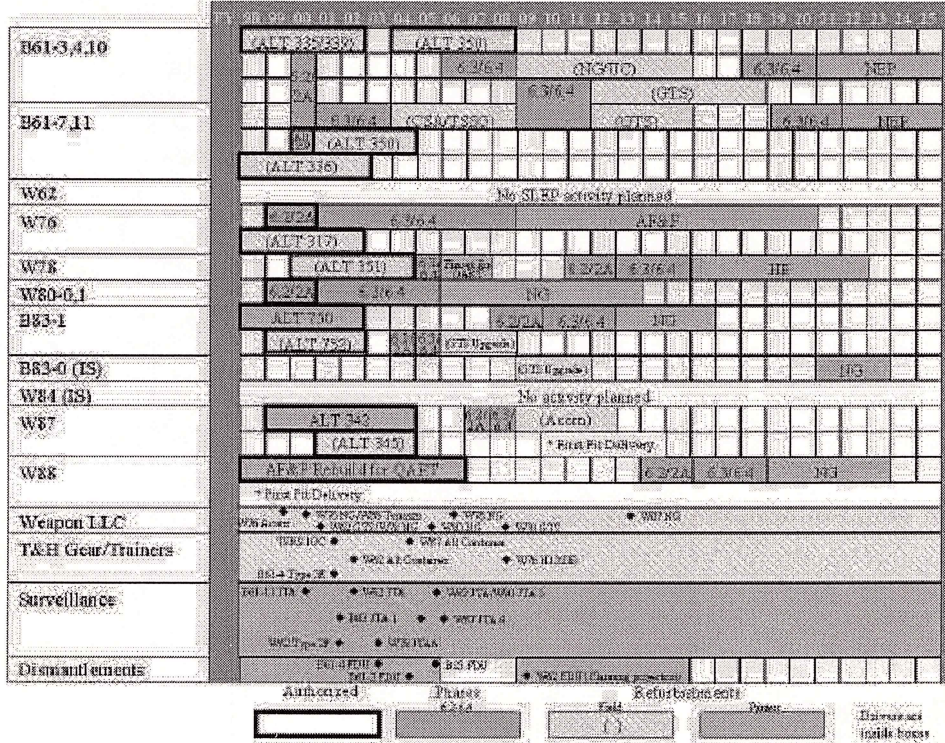

Statyate Stevadij

23/11/99

Figure 2. The Stockpile Life Extension Schedule

X

↑
B61-APDU (Newland)
F903