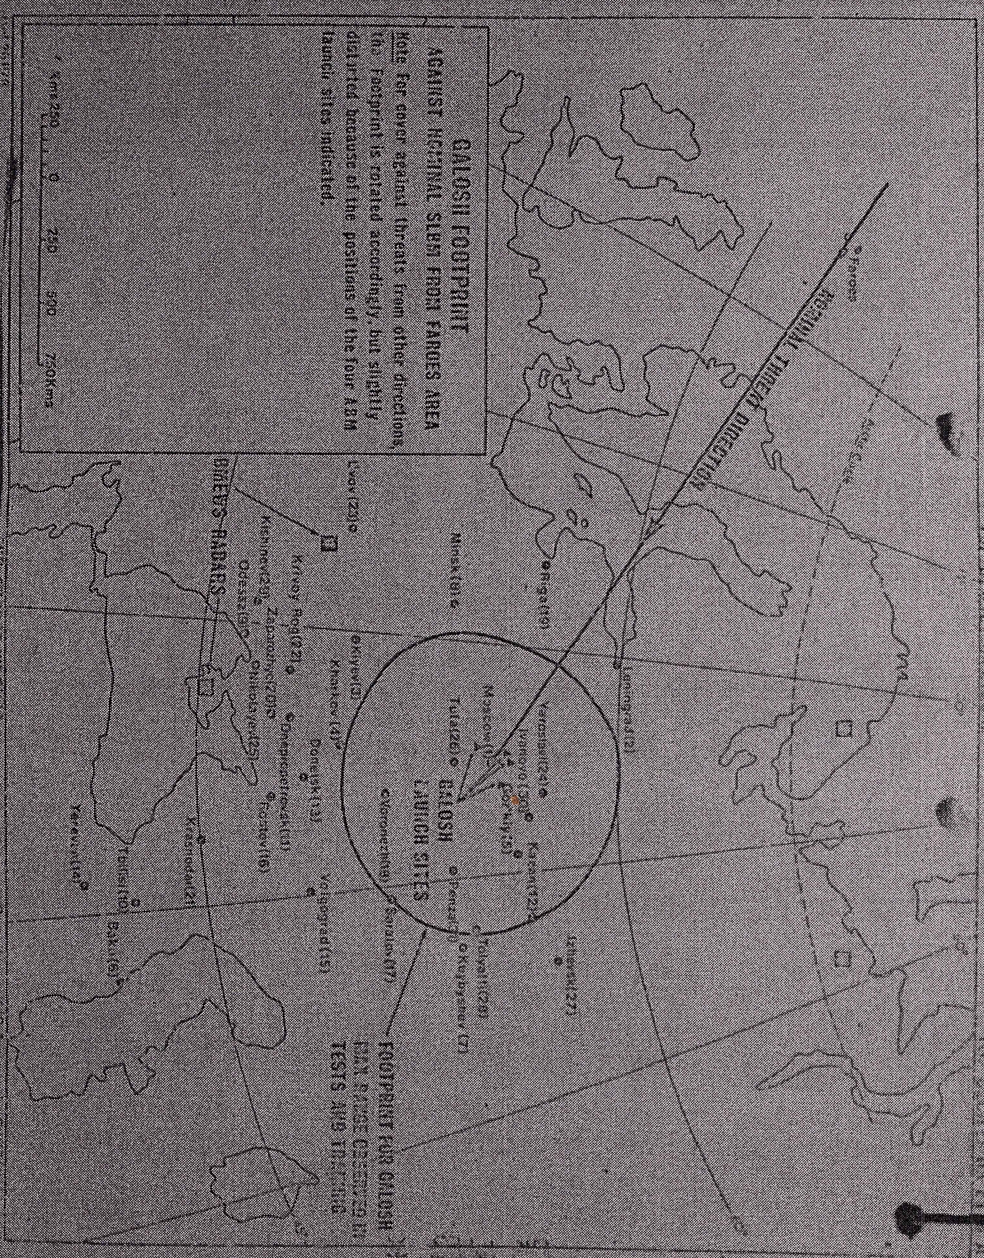

SKYBOLT TARGET COVERAGE

B.N.D. TARGETS - WESTERN RUSSIA.

LEGEND

- 650 N.M. MISSILE RANGE
- .... 1000 N.M. MISSILE RANGE
- LIMIT OF RADAR COVER —
- RELEASE LINE

4. An attack missile from EAST GERMANY is shown fired on low

TOP SECRET REF A

TOP SECRET REF A

**GALOSH FOOTPRINT**  
**AGAINST HICINAL SIBI FROM FARGES AREA**  
 Note: For cover against threats from other directions, the footprint is rotated accordingly, but slightly distorted because of the positions of the four ABM launch sites indicated.