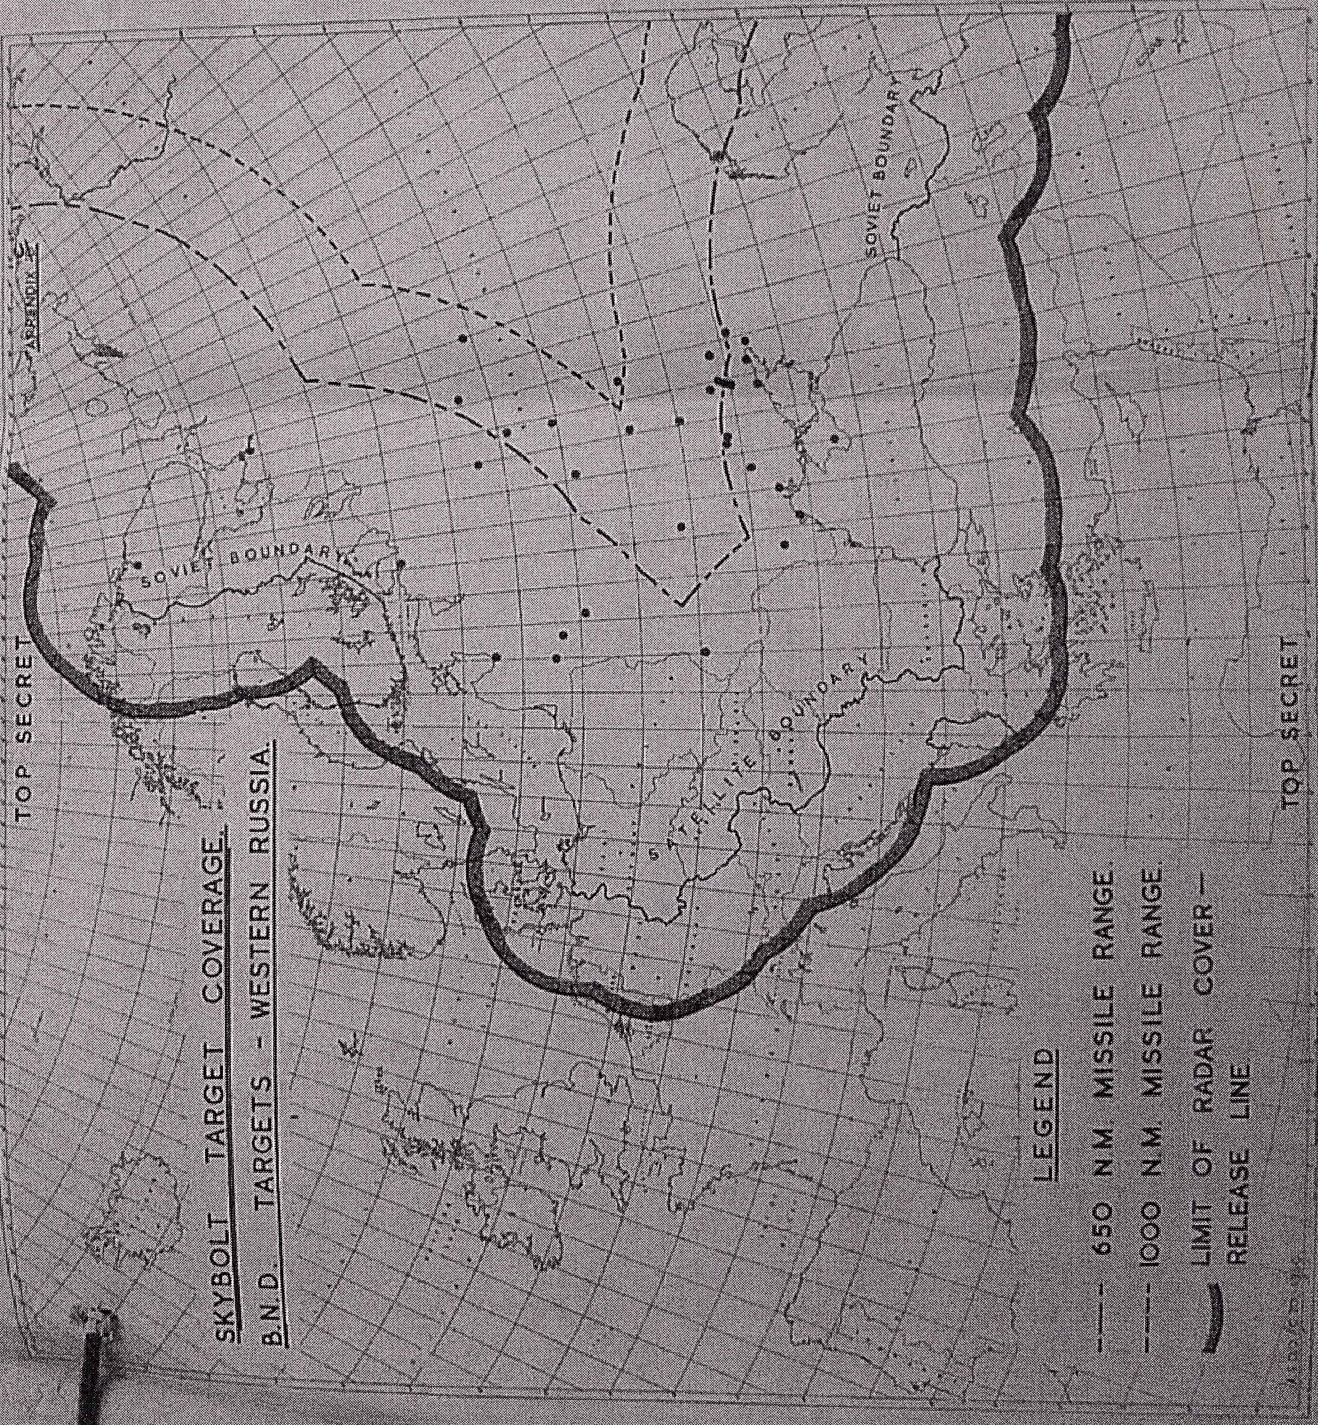

SKYBOLT TARGET COVERAGE

B.N.D. TARGETS - WESTERN RUSSIA.

LEGEND

- 650 N.M. MISSILE RANGE
- .... 1000 N.M. MISSILE RANGE
- LIMIT OF RADAR COVER —
- RELEASE LINE

4. An attack missile from EAST GERMANY is shown fired on low

TOP SECRET REF A

TOP SECRET REF A

**GALOSH FOOTPRINT**  
**AGAINST HICINAL SIBI FROM FARGES AREA**  
 Note: For cover against threats from other directions, the footprint is rotated accordingly, but slightly distorted because of the positions of the four ABM launch sites indicated.

CGS X 57 77 77

TOP SECRET

TOP SECRET