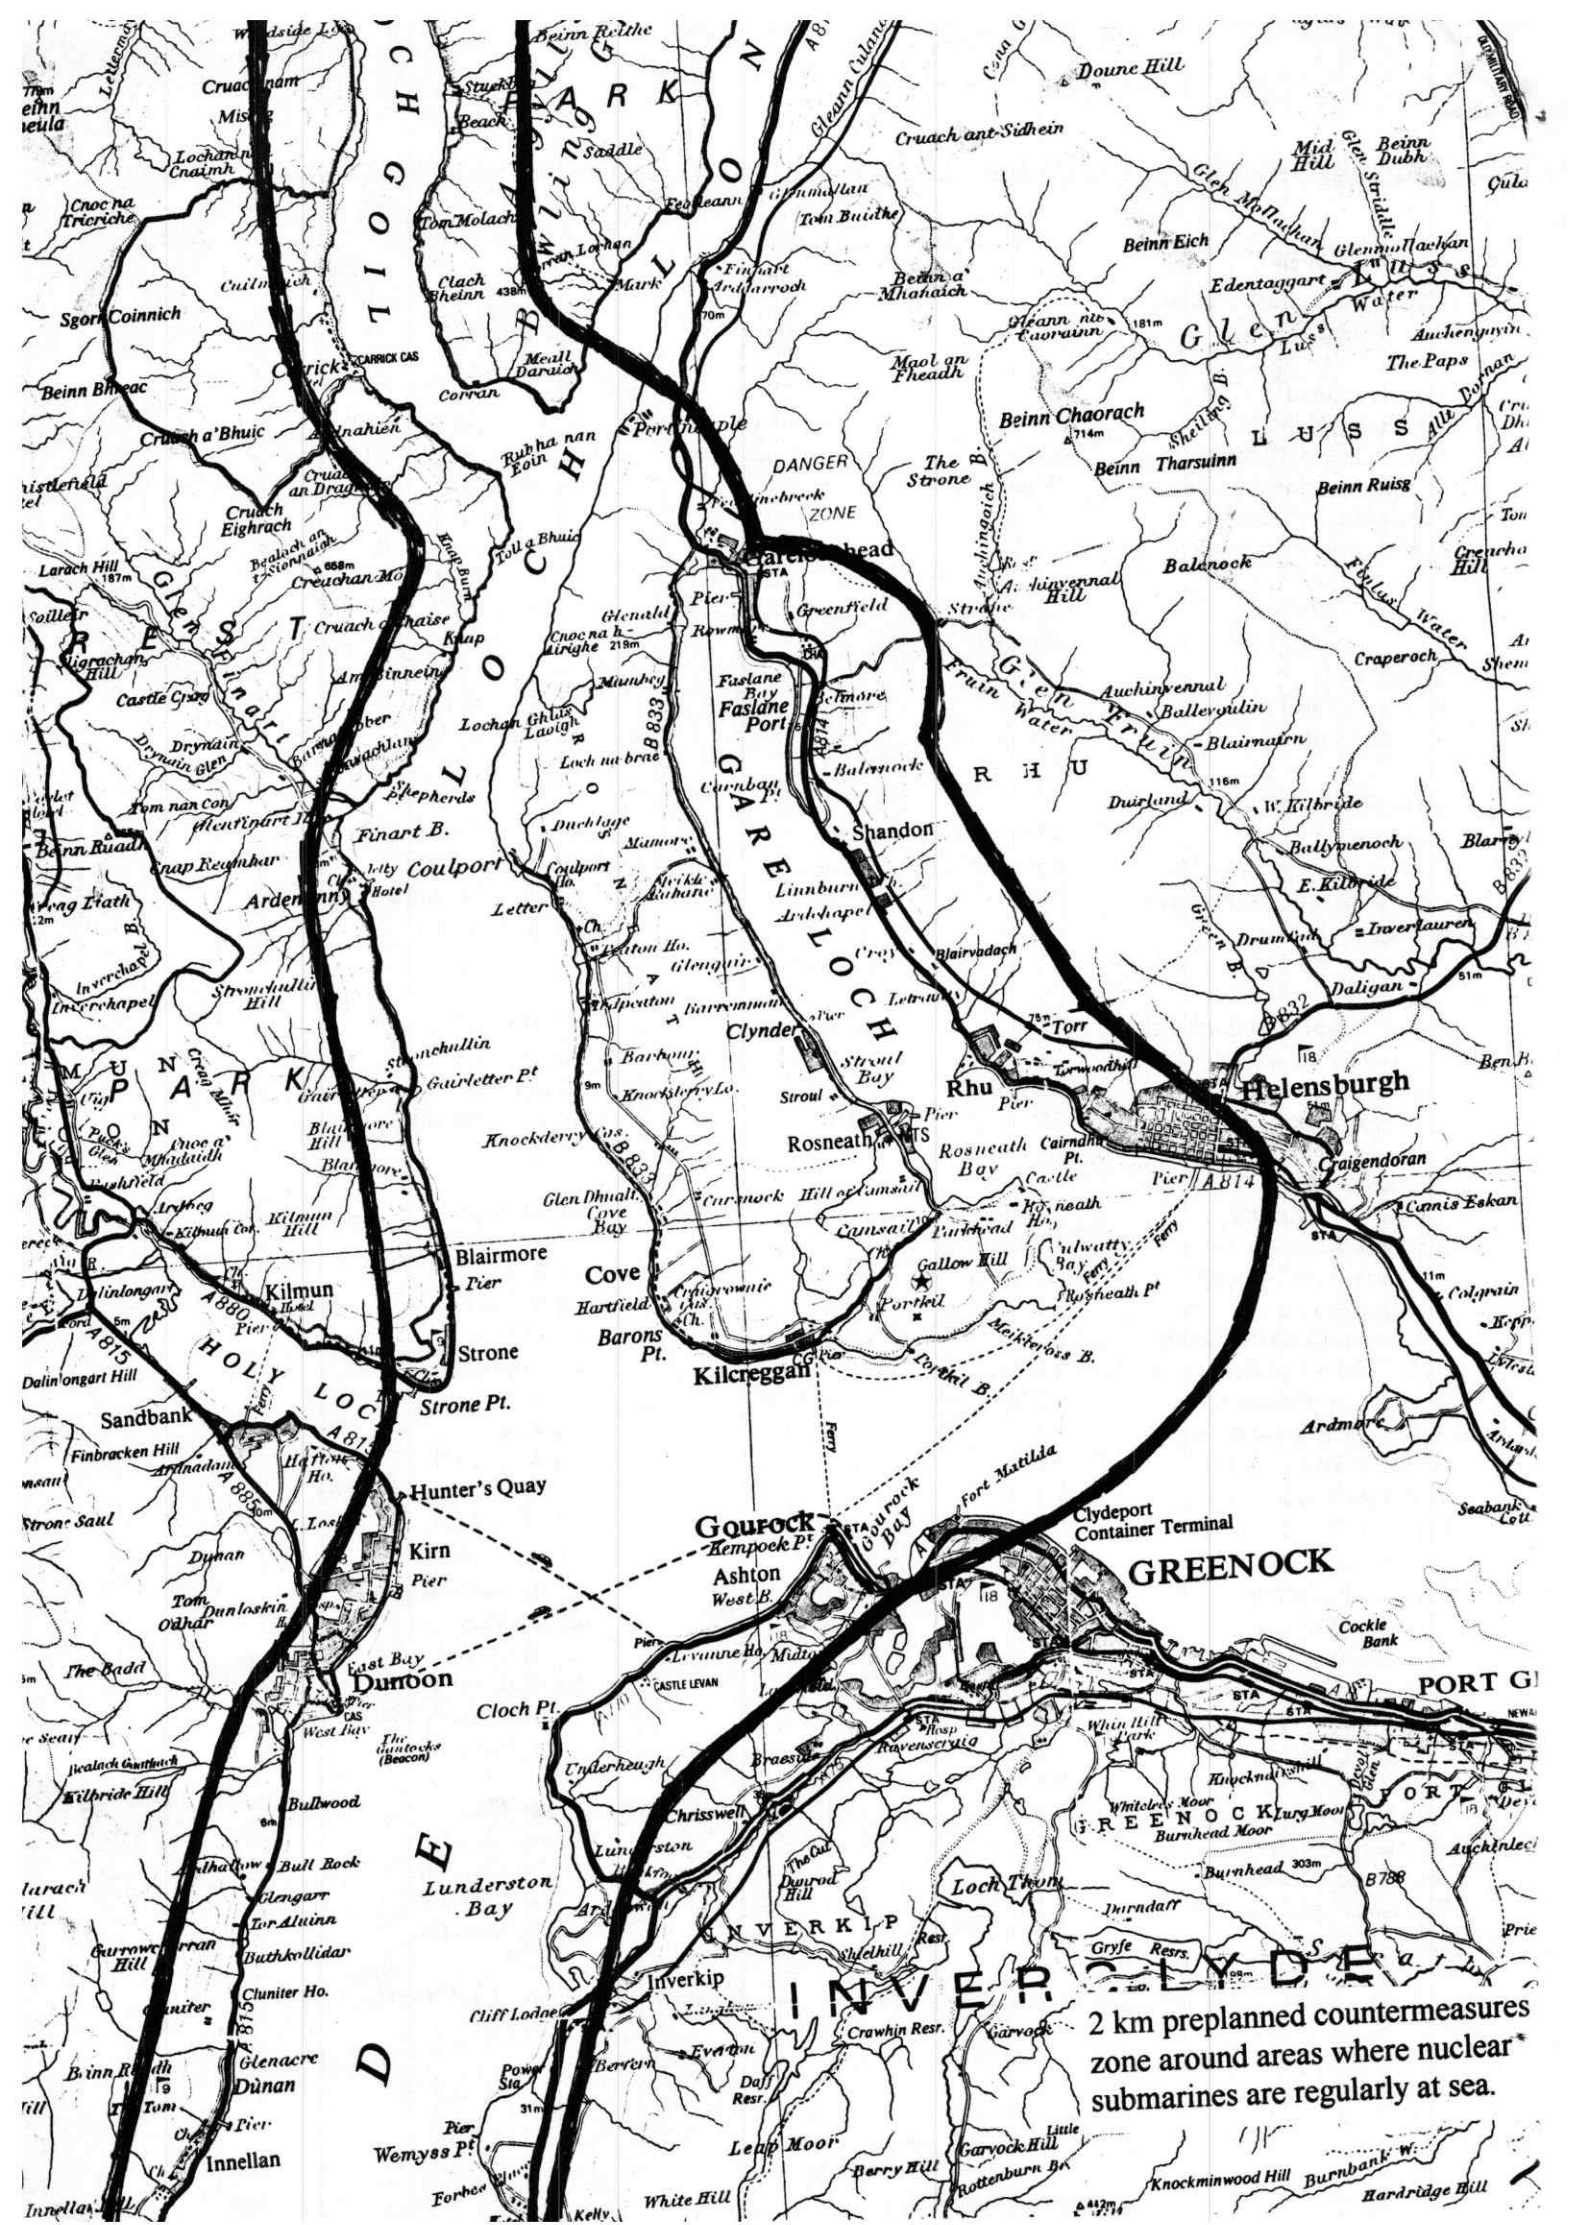

2 km preplanned countermeasures zone around areas where nuclear submarines are regularly at sea.